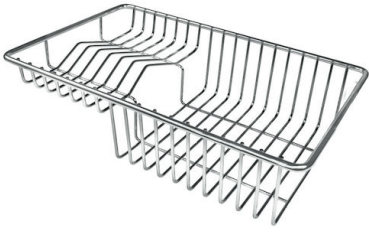

1 x Piletta automatica Space

Push 8407 116

DATI TECNICI

Milanello Optional accessories / Accessori opzionali

The "rails" system makes it possible to use a combination of numerous accessories. Grids, chopping boards, utensils' ranging system, bowls and containers of different dimensions can be alternated in the workspace with a simple gesture, and can easily be stacked, in order to be on hand at all times.

Compatible accessories/Accessori compatibili:

8100 602

Lavello MILANELLO cod. 1034/05*

FT

FTS

GALLERIA FOTOGRAFICA

IN DOTAZIONE

Griglie Black Milanello

Piletta automatica Space Push

ACCESSORI OPZIONALI

Cestello portapiatti inox

Griglia portapiatti

Griglia portapiatti inox

Scolapasta inox

Tagliere in HPDE

Tagliere legno noce