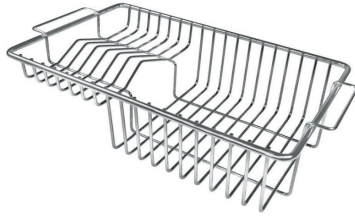

1 x Piletta automatica Space

Push 8407 116

DATI TECNICI

Milanello Optional accessories / Accessori opzionali

The "rails" system makes it possible to use a combination of numerous accessories. Grids, chopping boards, utensils' ranging system, bowls and containers of different dimensions can be alternated in the workspace with a simple gesture, and can easily be stacked, in order to be on hand at all times.

Compatible accessories/Accessori compatibili:

8100 602

Lavello MILANELLO cod. 1034/05*

FT

FTS

GALLERIA FOTOGRAFICA

IN DOTAZIONE

Griglie Black Milanello

Piletta automatica Space Push

ACCESSORI OPZIONALI

Cestello portapiatti inox

Griglia portapiatti

Griglia portapiatti inox

Scolapasta inox

Tagliere in HPDE

Tagliere legno noce