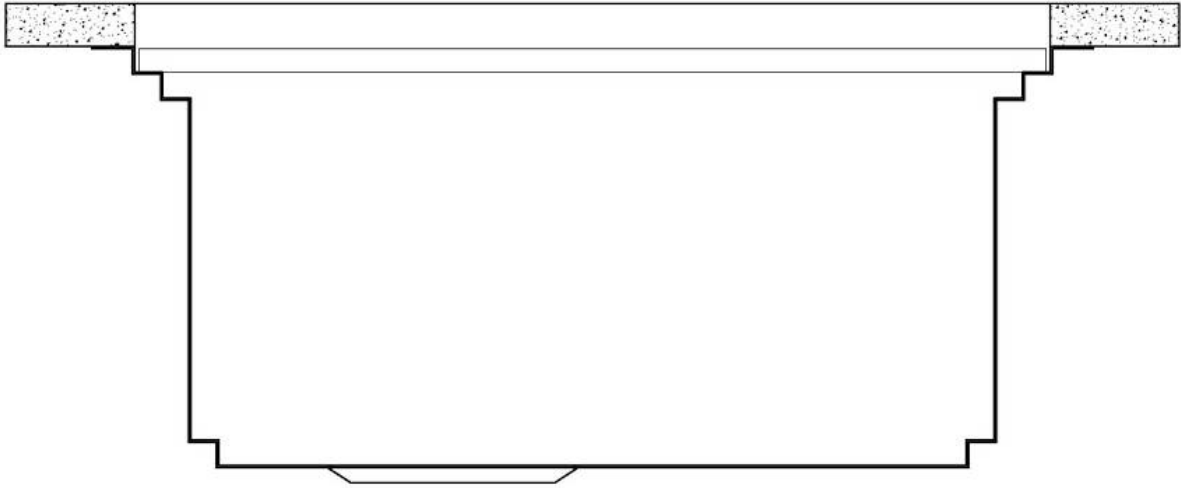

Milanello Level 1

Compatible accessories/Accessori compatibili:

8100 602
8631 300
8642 003
8644 004
8644 101
8657 001