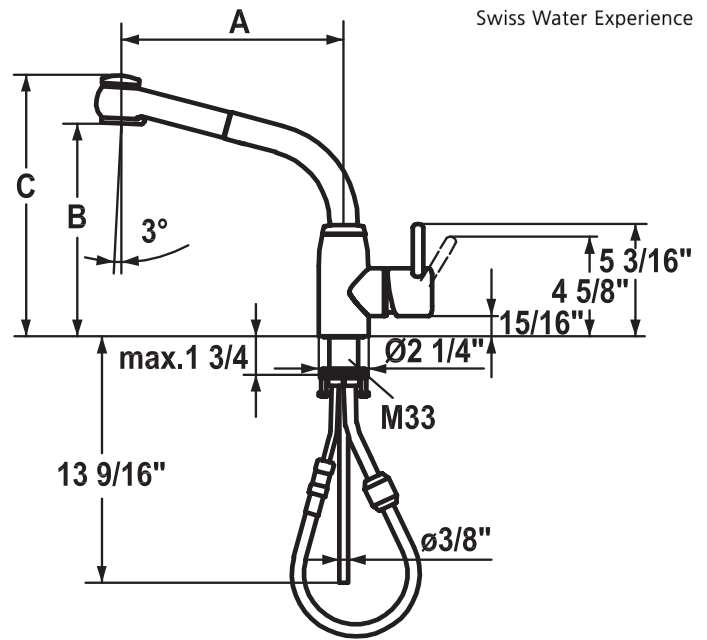

KWC SYSTEMA

Swiss Water Experience

KWC-No.	Finish
10.501.004.727	solid splendure™ stainless steel
A) 10 ¼" spout length B) 9 7/8" aerator height C) 12 1/8" faucet height	
10.501.004.736	solid stainless steel / matte black
A) 10 ¼" spout length B) 9 7/8" aerator height C) 12 1/8" faucet height	
10.501.003.727	solid splendure™ stainless steel
A) 8 7/16" spout length B) 9 7/16" aerator height C) 11 5/8" faucet height	
10.501.003.736	solid stainless steel / matte black
A) 8 7/16" spout length B) 9 7/16" aerator height C) 11 5/8" faucet height	

Kitchen Pull-Out Faucet with jetclean™

- Single-lever mixer
 - lever installation right side only
- Pull-out spray with KWC jetclean™
 - pull-out length up to 27 9/16"
 - lockable regular spray
 - automatic diverter reset
 - hose surface to fit faucet surface
 - hose guide secures hose back in place
 - swivel range 140°
- KWC L 39 control cartridge
 - ceramic discs
 - variable flow rate and temperature
 - temperature and flow rate limitation
- Copper tubes ø10mm
- M33 x 1.5 threaded sleeve fastening
- Mounting hole size ø1 3/8"

Flow rate max 1.75 gpm (60 psi)
Flow rate needle spray max 1.75 gpm (60 psi)