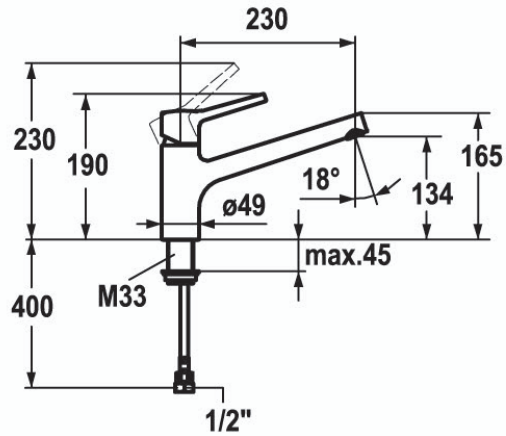

## KWC LUNA Kitchen Swivel (10.211.023.000)

Lever Mixer

Swivel spout 270°

- Neoperl® Cascade®

KWC cartridge M 35

- with ceramic discs

- flow rate and temperature continuously variable

Flexible connection hose