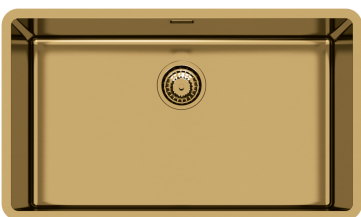

GALLERIA FOTOGRAFICA