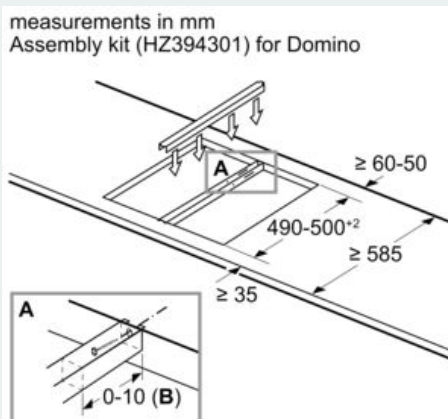

When installing two or more Domino units side-by-side, one or more assembly kits are required (2 units = 1 assembly kit, 3 units = 2 assembly kits, etc.).

B: Dependent on the cut-out depth