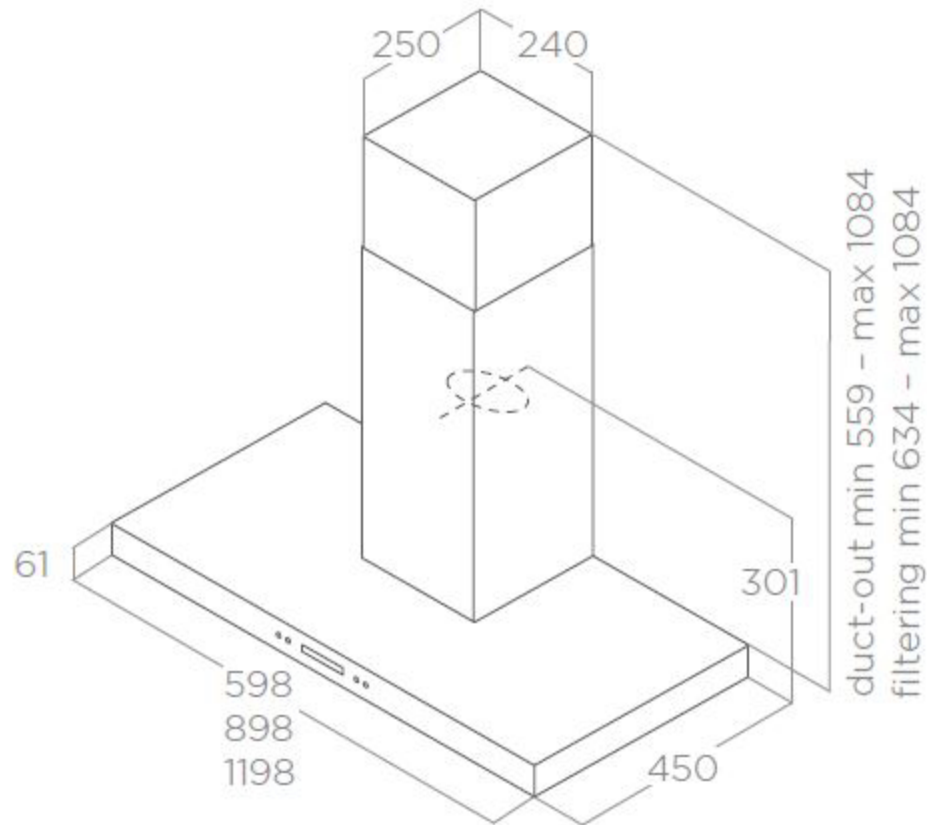

SPOT PLUS

DESIGN FABRIZIO CRISÀ

60 - 90 - 120 cm

Aspirante Duct-out

Acciaio inox Stainless steel

LONG LIFE
FILTER

CM 50

CM 65

Ø150

ENERGY
CLASS
(A++/D)

ILLUMINAZIONE LIGHTING

Tipo Type	Led 2x2,5 W
Intensità Intensity	381 LUX
Temperatura Temperature	3500 K

PERFORMANCE PERFORMANCE

Comandi Controls	Pulsantiera elettronica con LCD 3V+I 3S+B Electronic push button with LCD
Portata intensiva Booster airflow	620 m ³ /h
Livello sonoro min-max Noise level min-max	52 - 67 db(A)
Assorbimento totale Total absorption	205 W

MODELLI MODELS

SPOT PLUS IX/A/60	PRF0097374A
SPOT PLUS IX/A/90	PRF0097373A
SPOT PLUS IX/A/120	PRF0100242A