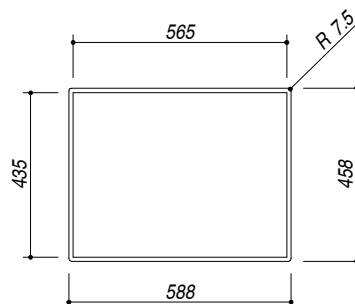

SCALA DISEGNO 1:10
DRAWING SCALE

TUTTE LE MISURE IN mm
ALL MEASURES IN mm

TOLLERANZA LINEARE: ± 0.5 mm
LINEAR TOLERANCE

TOLLERANZA ANGOLARE: ± 0.2 °
ANGULAR TOLERANCE

FORATURA PER INSTALLAZIONE AD INCASSO
BUILT-IN CUTOUT FOR TOP

FORATURA PER INSTALLAZIONE A FILO
FLUSH CUTOUT FOR TOP