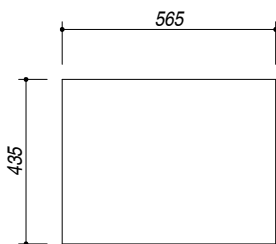

SCALA DISEGNO 1:10
DRAWING SCALE

TUTTE LE MISURE IN mm
ALL MEASURES IN mm

TOLLERANZA LINEARE: ± 0.5 mm
LINEAR TOLERANCE

TOLLERANZA ANGOLARE: ± 0.2 °
ANGULAR TOLERANCE

FORATURA PER INSTALLAZIONE AD INCASSO
BUILT-IN CUTOUT FOR TOP

FORATURA PER INSTALLAZIONE A FILO
FLUSH CUTOUT FOR TOP