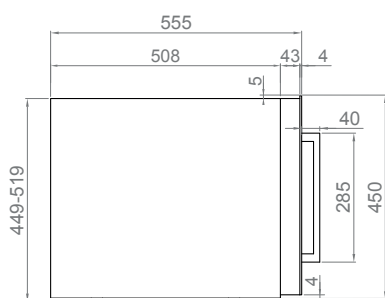

Disegno tecnico / Technical Drawings

Link WEB