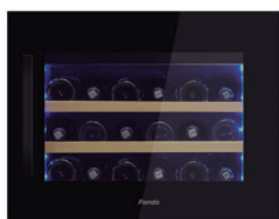

Sistema di Ventilazione Integrata (SVI)
Built-in ventilation system (SVI)

Cerniera professionale "Soft-Close"
Professional German hinge "Soft-Close"