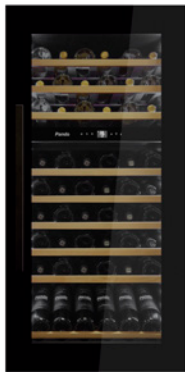

Cantinetta a colonna Built-in wine cooler

PVMAV 124-65

 Illuminazione interna blu o bianca
a 3 intensità
Blue or white interior lighting
with 3 intensity levels

65 

124 cm
Altezza mobile
Height

2

Temperatura
Temperature zones

Code	Riferimento	Finiture	Version	Apertura
Code	Product code	Finishing	Version	Opens to

ILLUMINAZIONE BLU / BLUE LIGHT

Code	Riferimento	Finiture	Version	Apertura
Code	Product code	Finishing	Version	Opens to
010501	PVMAV 124-65CRR	Vetro nero Black glass	Con maniglia With handle	Dte./Right
010539	PVMAV 124-65CRL			Gch./Left
010571	PVMAV 124-65XR	Inox S/Steel	Con maniglia With handle	Dte./Right
010585	PVMAV 124-65XL			Gch./Left
010506	PVMAVP 124-65CRR	Vetro nero Black glass	PUSH-TO-OPEN	Dte./Right
010544	PVMAVP 124-65CRL			Gch./Left
010576	PVMAVP 124-65XR	Inox S/Steel	PUSH-TO-OPEN	Dte./Right
010590	PVMAVP 124-65XL			Gch./Left

ILLUMINAZIONE BIANCA / WHITE LIGHT

Code	Riferimento	Finiture	Version	Apertura
Code	Product code	Finishing	Version	Opens to
010473	PVMAV 124-65CRR W	Vetro nero Black glass	Con maniglia With handle	Dte./Right
010601	PVMAV 124-65CRL W			Gch./Left
010627	PVMAV 124-65XR W	Inox S/Steel	Con maniglia With handle	Dte./Right
010641	PVMAV 124-65XL W			Gch./Left
010478	PVMAVP 124-65CRR W	Vetro nero Black glass	PUSH-TO-OPEN	Dte./Right
010606	PVMAVP 124-65CRL W			Gch./Left
010632	PVMAVP 124-65XR W	Inox S/Steel	PUSH-TO-OPEN	Dte./Right
010646	PVMAVP 124-65XL W			Gch./Left