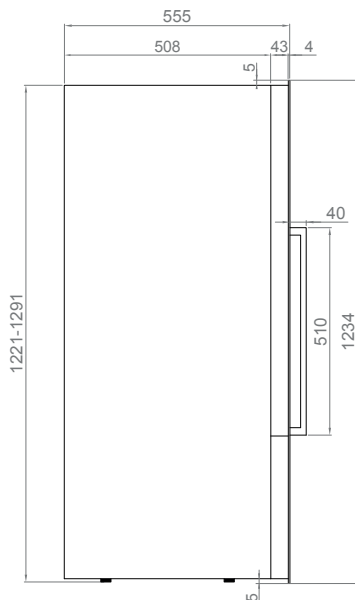

Disegno tecnico / Technical Drawings