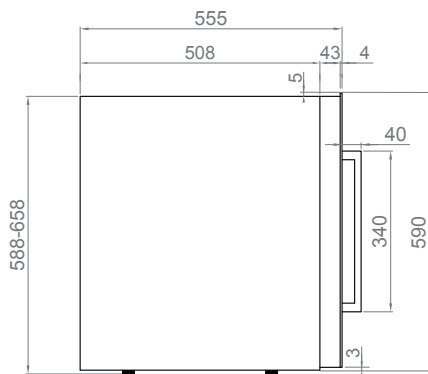

Disegno tecnico / Technical Drawings